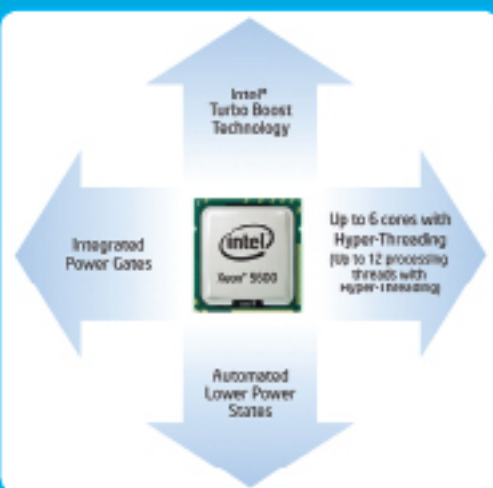

INTEL ADVANTAGE 3400 PEDESTAL

Leader Single Xeon Server System with Quick Path Intelligence is the perfect first server for any growing business. It provides all the necessary server features in an affordable, functional package.